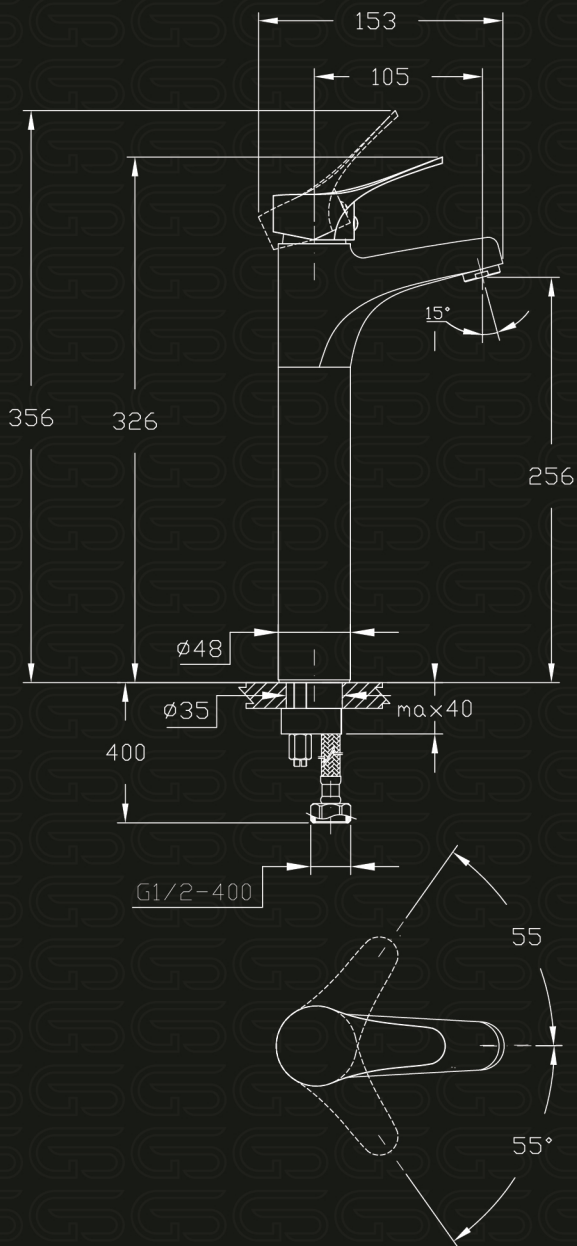

GS GLOBAL
STANDARD

Vura

Family

Model Code

GS L1054-ND-CP

خراط حوض يد واحده طويل بدون فيداچ
Single Lever Long Basin mixer without Push-up waste

Product Family : **Vura**

Product Code : **GS L 1054-ND-CP**

Product Color : **Nickel chrome plated**

Product Type : **Basin Mixer**

Main Material : **Brass**

Flexible Hose : **G1/2"**